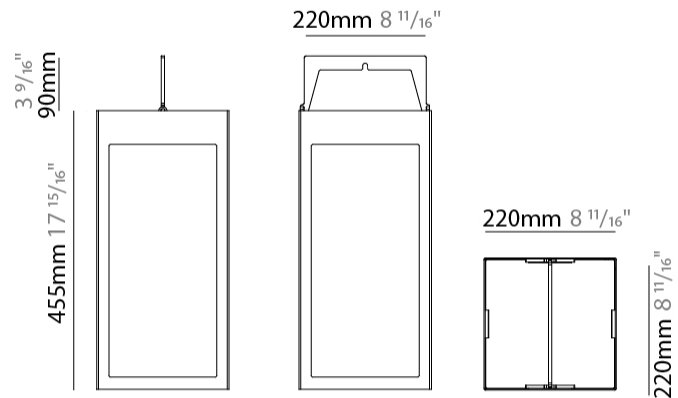

ETEREA PORTABLE

E9B151- -

base number   Color   Finish
Temperature   Options

1. To build a product code in our configurator select the specify button on the base model # product page
2. To build a manual product code on this datasheet choose from the options listed below in blue font and add the suffix to the base model #

GENERAL

Series: Eterea
Brand: Platek
Division: Exterior
Mounting Type: Portable
Mounting Location: Floor
Subcategory: Floor

PHYSICAL

Shape: Rectangle
Length (mm): 216
Length (in): 8 1/2
Width (mm): 216
Width (in): 8 1/2
Height (mm): 455
Height (in): 17 15/16
Light Distribution: Direct
Weight (kg): 6.3
Weight (lbs): 13.8
Diffuser: White Tempered Glass
Fixture Finish: WHI / ANT / COR
Holder Finish: Chrome
Fixture Material: Stainless Steel
Cable Details: Supplied with one power supply cable 5m in length
Upon Request: Bolt Down

ELECTRICAL

Lamp Type: LED
Input Wattage (W): 17.5
Total Output Wattage (W): 16.5
Dimming: Non-Dimmable
Input Voltage (V): 120

LED

Color Temperature (°K): 3000 / 4000
Max. Delivered Lumen (lm): 735 / 765
Nominal Lumen (lm): 1550 / 1612
CRI: >80 CRI
Lamp Life (hrs): 60000

OPTICAL

Optic°: 114

RATINGS AND CERTIFICATIONS

Certified By: Certified for North American Standards
IP rating: IP65
IK Rating: IK08
Bug Rating: B0 U0 G0
Upon Request: Higher Maximum Ambient Temperature