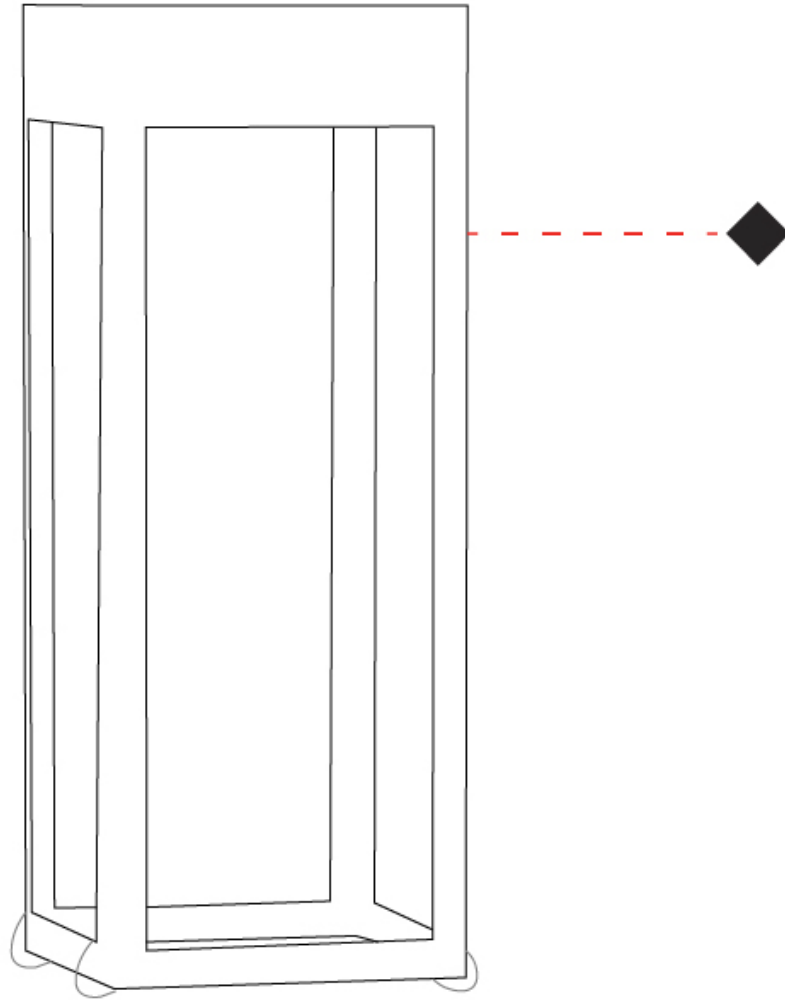

ETEREA PORTABLE

E9B151-

PROJECT

TYPE

SPECIFIER

QUANTITY

DATE

E