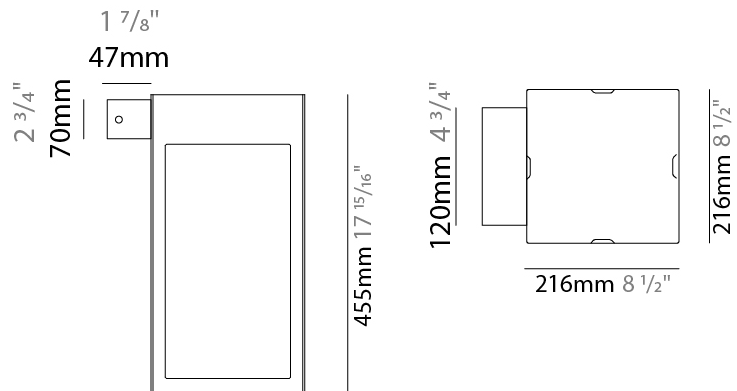

ETEREA SURFACE

E9W609-

base number   Color   Finish
Temperature   Options

PROJECT
TYPE
SPECIFIER
QUANTITY
DATE

1. To build a product code in our configurator select the specify button on the base model # product page
2. To build a manual product code on this datasheet choose from the options listed below in blue font and add the suffix to the base model #

GENERAL

Series: Eterea
Brand: Platek
Division: Exterior
Mounting Type: Surface
Mounting Location: Wall
Subcategory: Wall Effect

PHYSICAL

Shape: Rectangle
Length (mm): 216
Length (in): 8 1/2
Width (mm): 216
Width (in): 8 1/2
Height (mm): 455
Height (in): 17 15/16
Light Distribution: Direct
Weight (kg): 6.1
Weight (lbs): 13.4
Diffuser: White Tempered Glass
Fixture Finish: WHI / ANT / COR
Holder Finish: Chrome
Fixture Material: Stainless Steel
Cable Details: Supplied with one power supply cable 5m in length

ELECTRICAL

Lamp Type: LED
Input Wattage (W): 17.5
Total Output Wattage (W): 16.5
Dimming: Electronic Low Voltage Dimming to 20%
Input Voltage (V): 120

LED

Color Temperature (°K): 3000 / 4000
Max. Delivered Lumen (lm): 735 / 765
Nominal Lumen (lm): 1550 / 1610
CRI: >80 CRI
Lamp Life (hrs): 60000

OPTICAL

Optic°: 114
Beam Angle: Wide

RATINGS AND CERTIFICATIONS

Certified By: Certified for North American Standards
IP rating: IP65
IK Rating: IK08
Bug Rating: B0 U0 G0
Upon Request: Higher Maximum Ambient Temperature