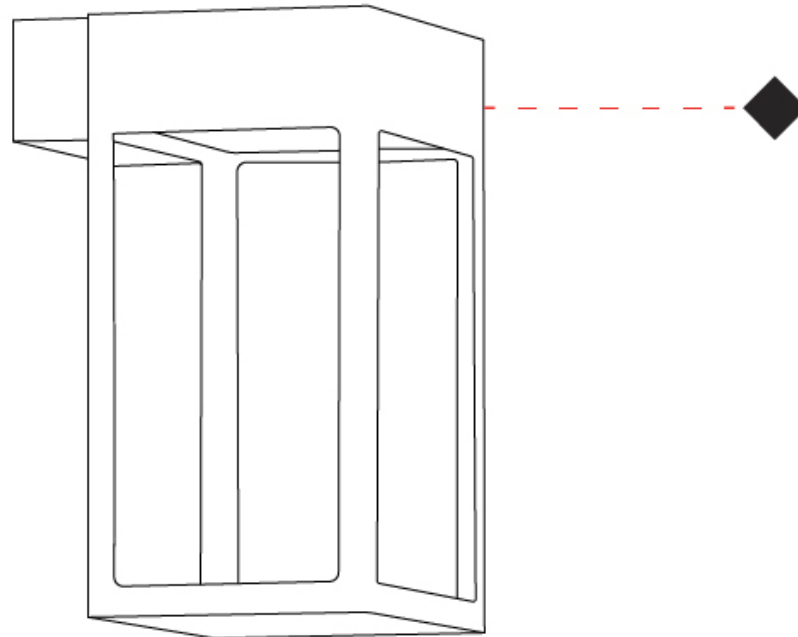

ETEREA SURFACE

E9W609-

PROJECT

TYPE

SPECIFIER

QUANTITY

DATE